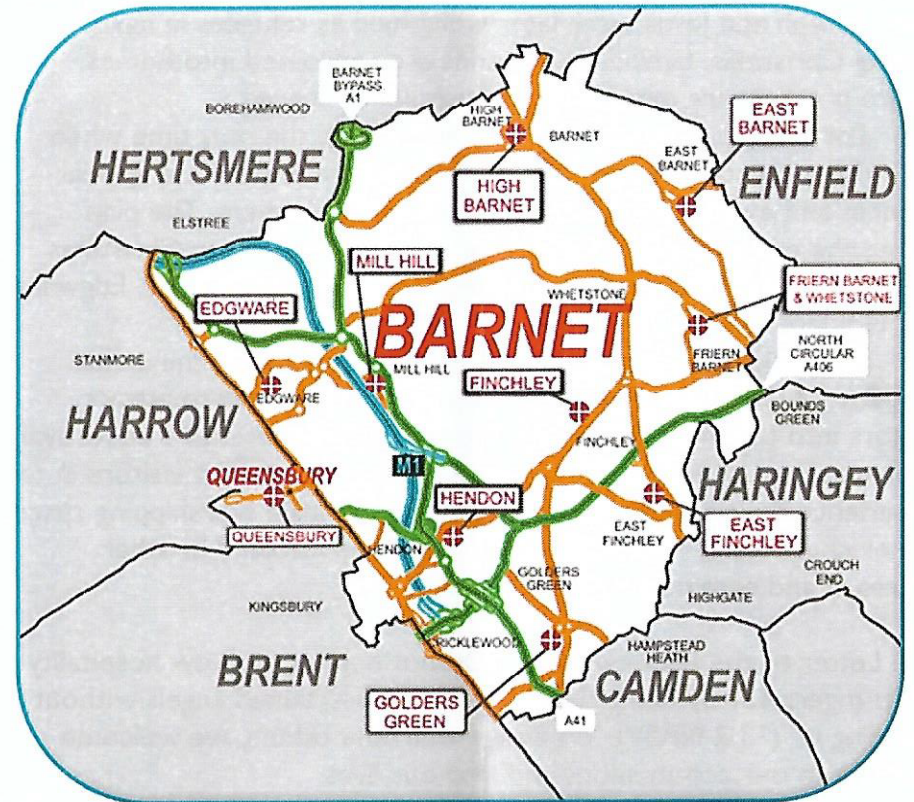

# The Methodist Church Barnet & Queensbury Circuit (35/35)

Join us on a  
Christmas journey

London Borough of Barnet with 380,000+ people  
8 Methodist Churches,  
2 Methodist / URC Churches,  
1 Methodist / Anglican Partnership,  
A diverse and multi faith Borough